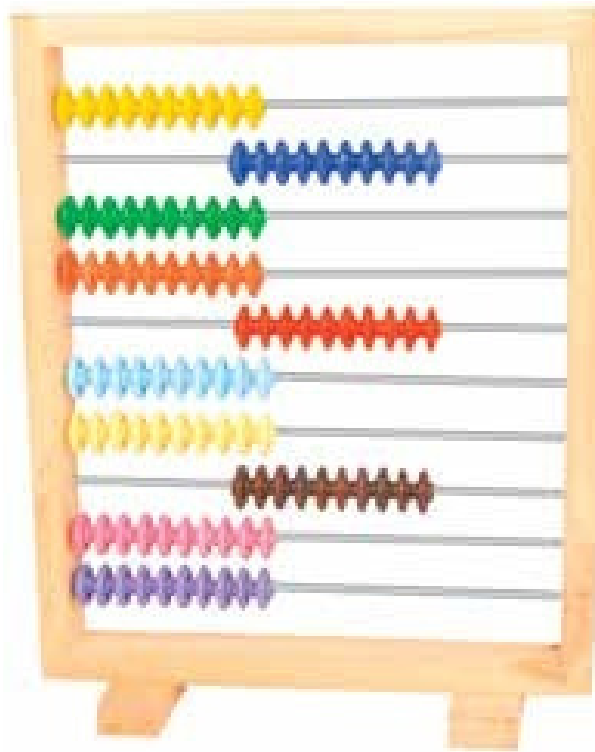

MATH LAB EQUIPMENT

FRAME ABACUS (WOODEN) MATH LAB

Efficient • Transparent • Inclusive